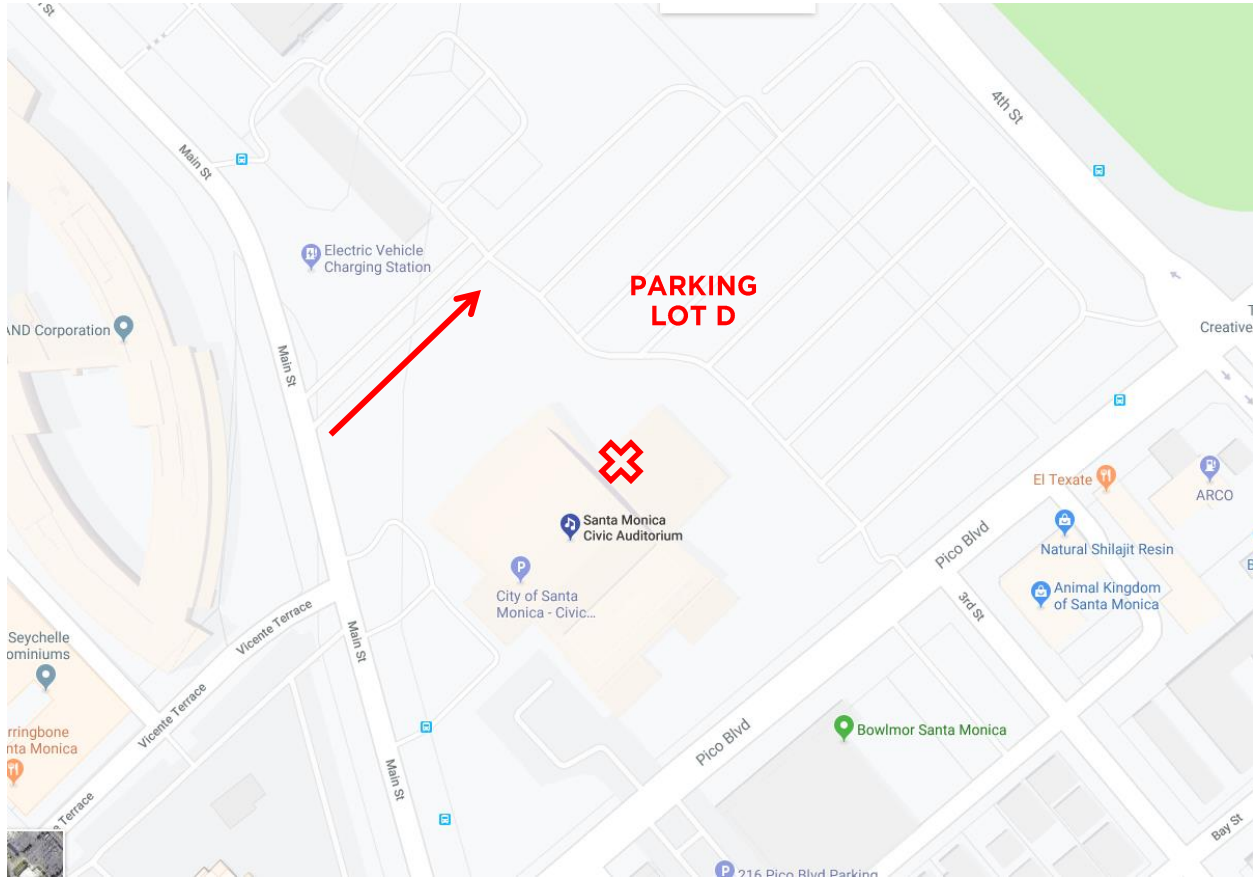

## June 22 Community Forum - Santa Monica Civic Auditorium

1855 Main Street, Santa Monica 90401

Enter the main parking lot on Main St. and proceed to park at LOT D. The event will take place in the East Wing.

Parking fees are \$5/day.