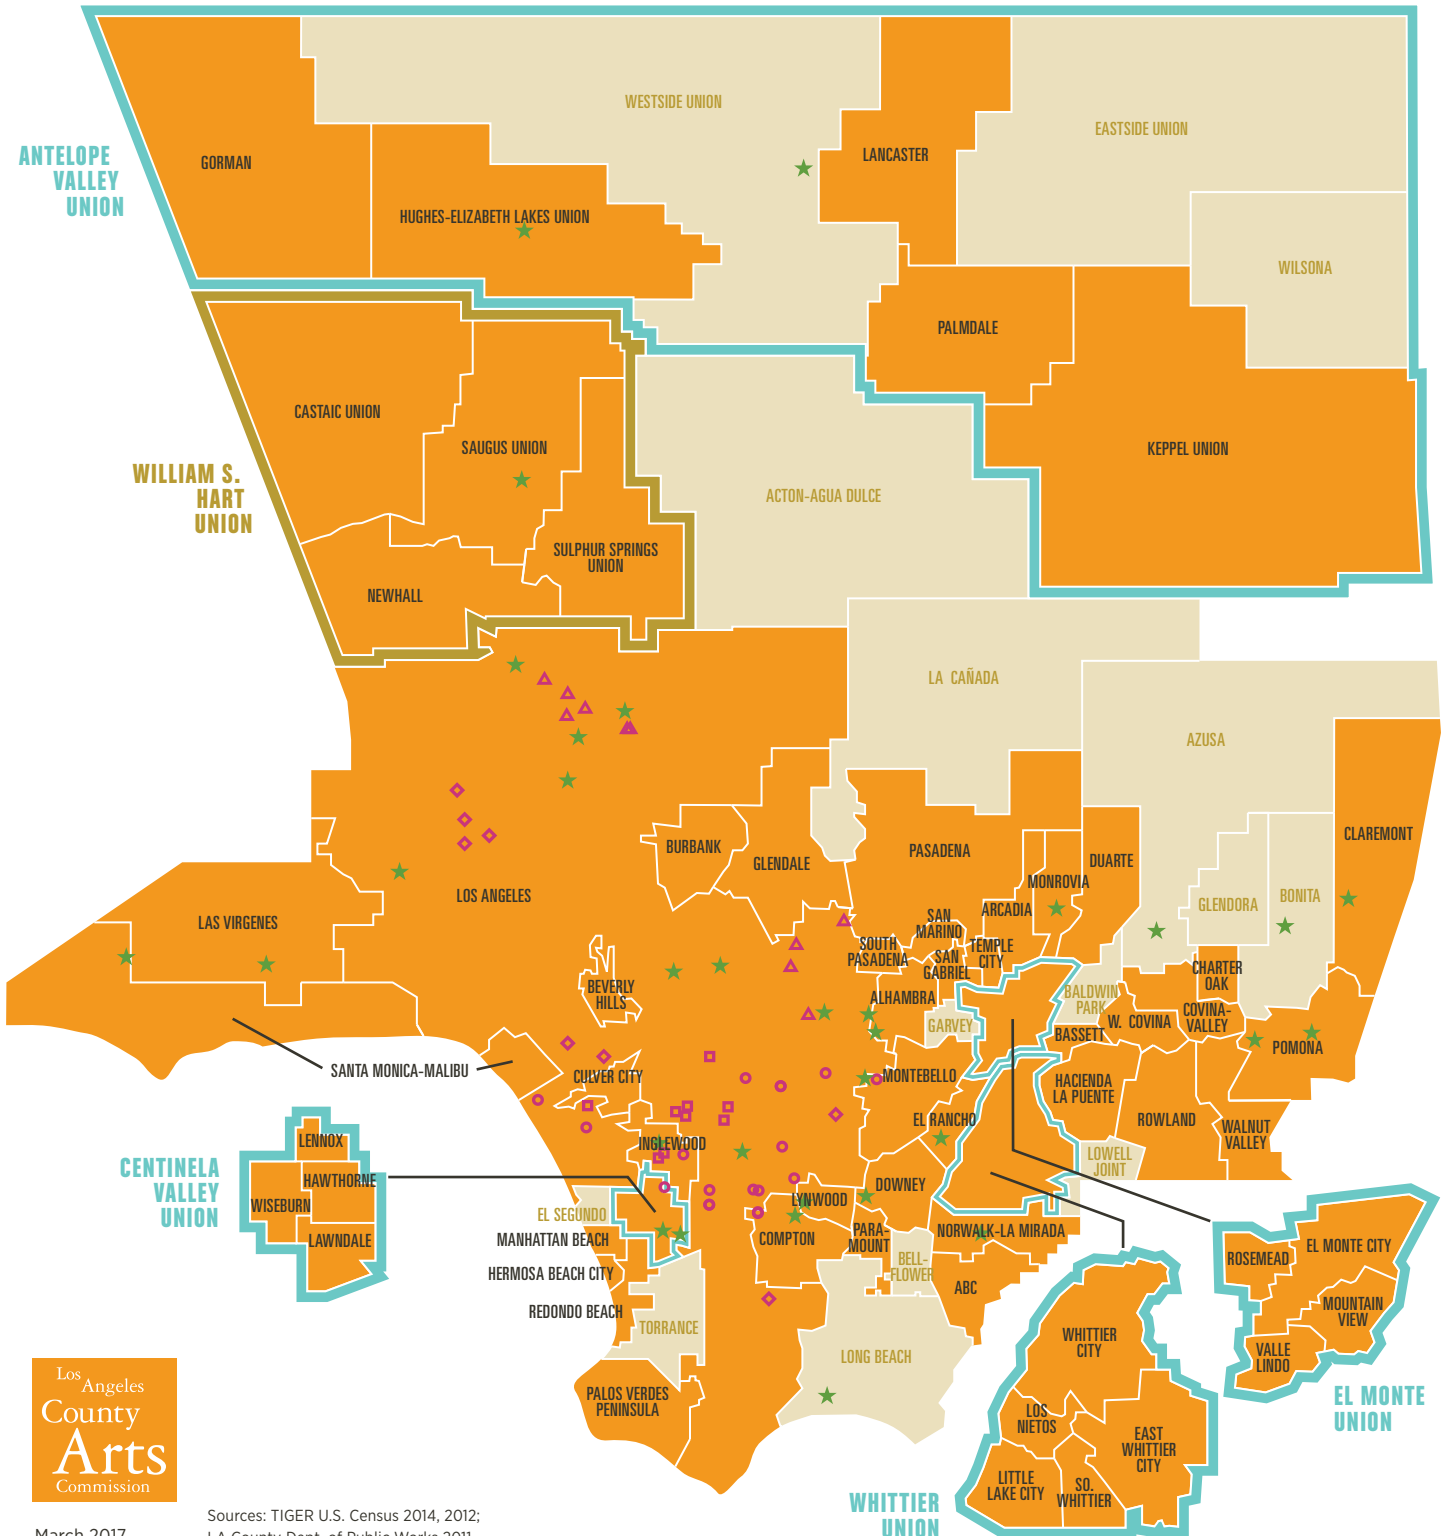

LOS ANGELES COUNTY artsed COLLECTIVE

SCHOOL DISTRICT PARTNERSHIPS

- Arts for All Unified or Elementary School District
- Non-Arts for All Unified or Elementary School District
- Arts for All High School District
- Non-Arts for All High School District
- ★ School Directed by the LA County Office of Education

CHARTER NETWORK PARTNERSHIPS

- Green Dot Public School
- Inner City Education Foundation Public School
- ◇ Magnolia Public Schools
- ▲ Partnerships to Uplift Communities School

Sources: TIGER U.S. Census 2014, 2012;
LA County Dept. of Public Works 2011