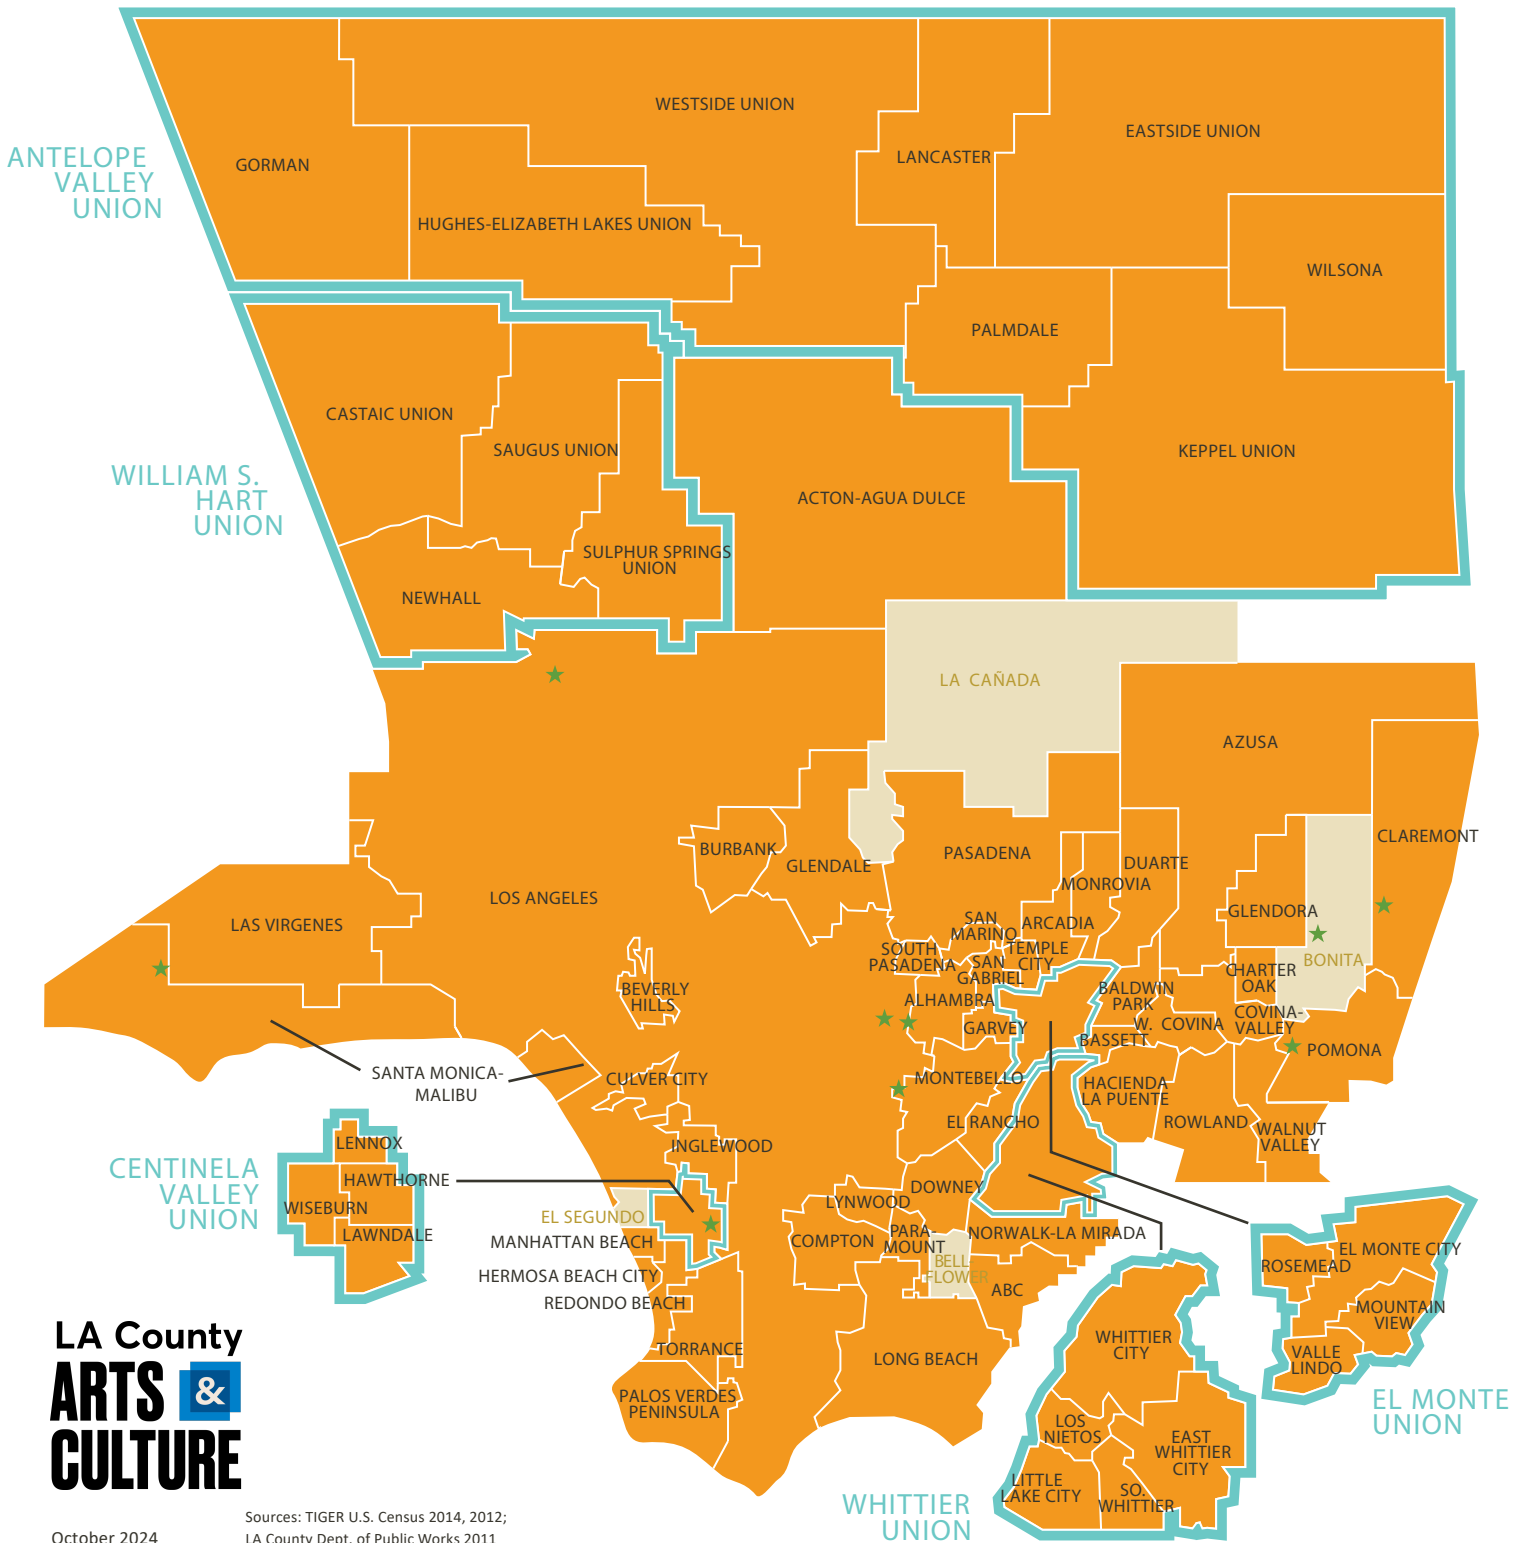

LA COUNTY artsed COLLECTIVE

SCHOOL DISTRICT PARTNERSHIPS

- Arts Ed Collective Unified or Elementary School District
- Non-Arts Ed Collective Unified or Elementary School District
- Arts Ed Collective High School District
- ★ School Directed by the **LA County Office of Education**

CHARTER NETWORK PARTNERSHIPS

Not Shown on the Map

- iLEAD Schools
- Inner City Education Foundation Public School
- Green Dot Public School
- Magnolia Public Schools
- Partnerships to Uplift Communities School

**LA County
ARTS &
CULTURE**

Sources: TIGER U.S. Census 2014, 2012;
LA County Dept. of Public Works 2011